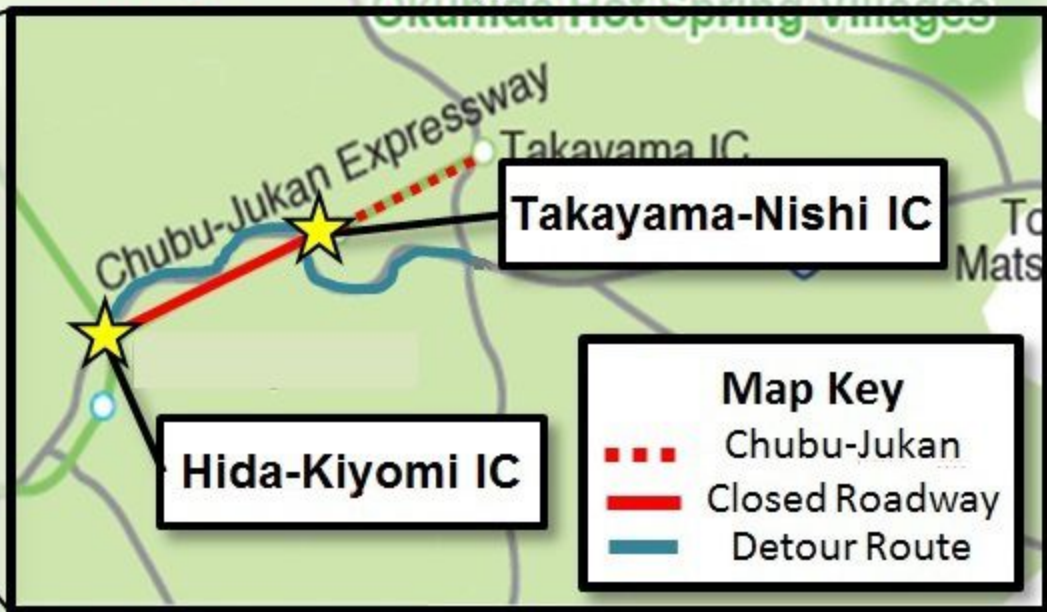

Chubu-Jukan Expressway Maintenance

May 13 ~ July 12, 2019

Gifu Prefecture

Enlarged View

(E) Bokka no Sato

41